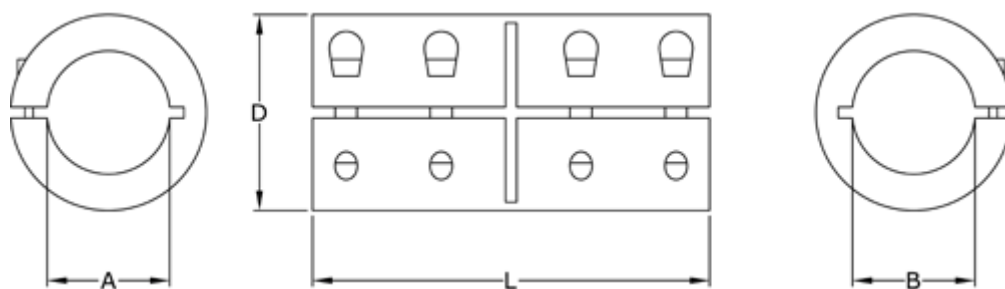

Data Sheet

Article number: 3323046501040

Description: Rigid coupling size 40 bore 40/40 mm
One piece clamp, steel

Measures

A = 40
B = 40
D = 77
L = 108
Screw = M8x25